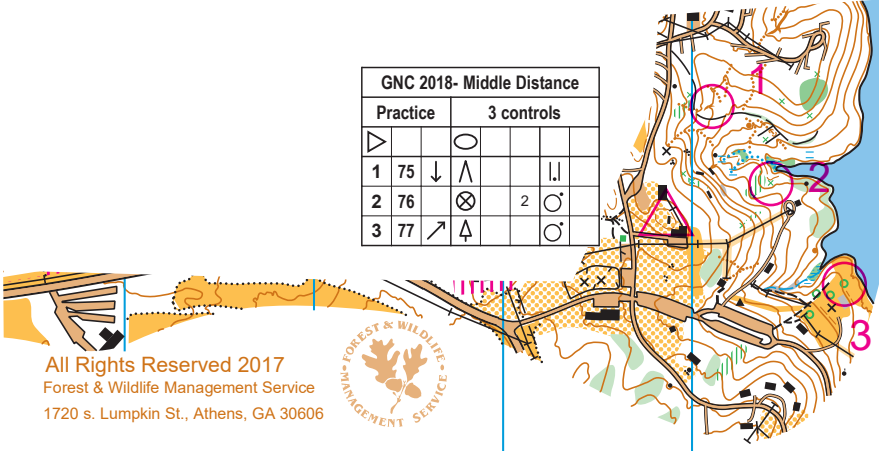

Lake Brantley

Hard Labor Creek State Park

Scale 1 : 10000 3m Contours

Legend

- open land
- w/ few trees
- rough open
- w/ few trees
- fallen trees
- marshy grd
- pond/lake
- uncrossable fence
- building
- rock pile
- rocky ground
- small boulder
- large boulder
- cliff (dangerous to cross)
- rock outcrop
- exposed rock
- indistinct trail
- foot path
- truck trail
- pavement
- slow run
- walk
- fight
- open forest
- distinct veg bdry
- junk pile
- structure
- deciduous tree
- rootstock
- park boundary
- rock wall
- broken ground
- pit, mound
- boulder cluster
- park boundary

GNC 2018- Middle Distance				
Practice	3 controls			
1	75	↓	∧	∩
2	76	⊗	2	○
3	77	↗	∧	○

All Rights Reserved 2017
 Forest & Wildlife Management Service
 1720 s. Lumpkin St., Athens, GA 30606