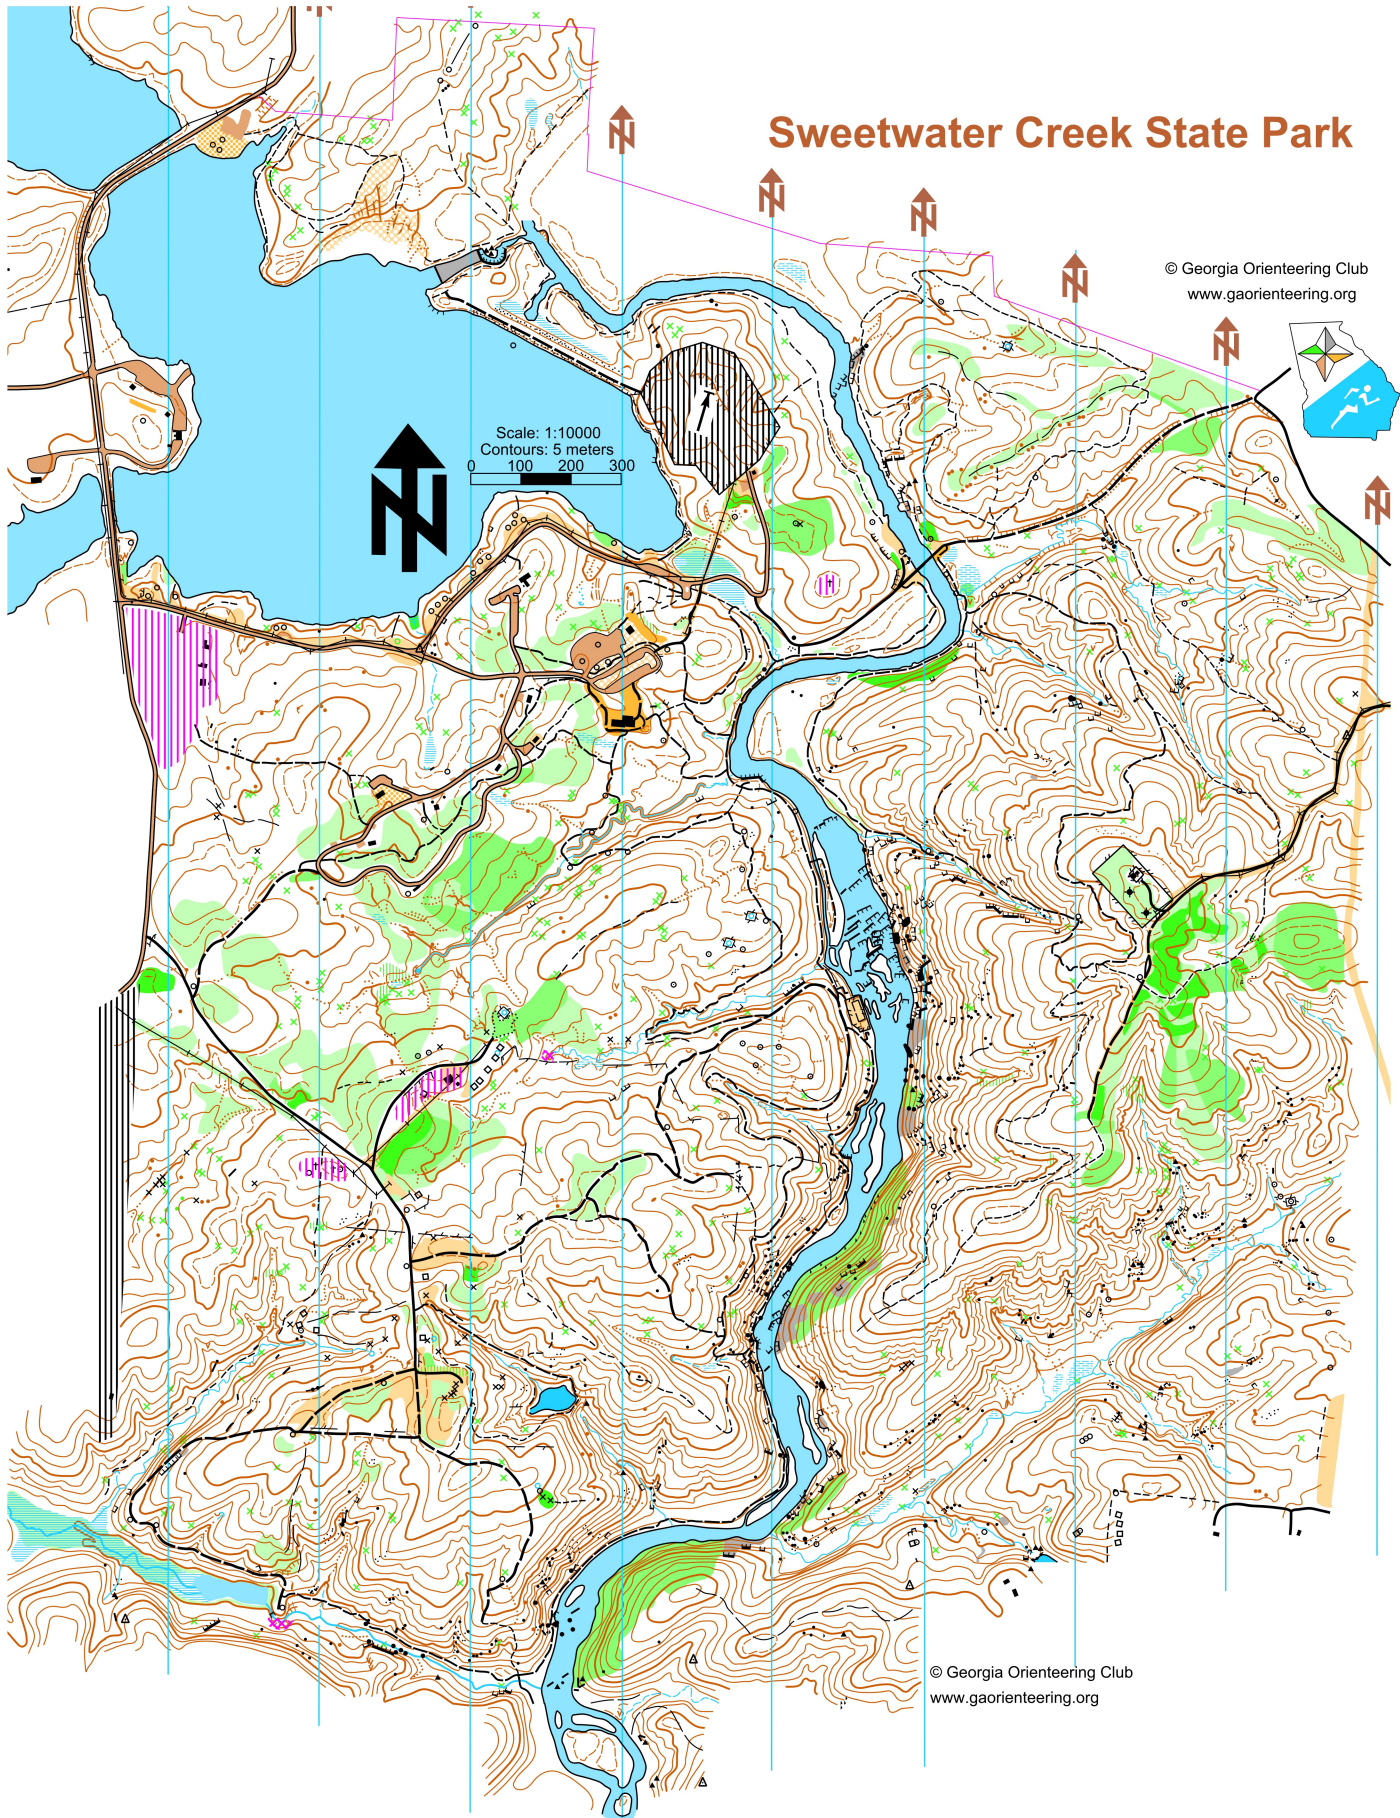

# Sweetwater Creek State Park

© Georgia Orienteering Club  
www.gaorienteeing.org

Scale: 1:10000  
Contours: 5 meters  
0 100 200 300

© Georgia Orienteering Club  
www.gaorienteeing.org